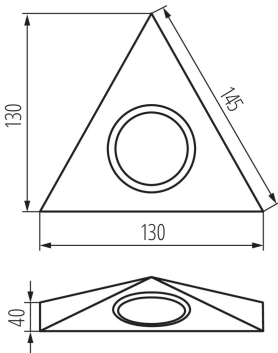

04381 ZEPO LFD-T02-C/M

Under-cabinet spotlight fitting

5905339043818

The Kanlux ZEPO series of eyes is the lighting intended under cabinets, for example, above a table top in a kitchen. ZEPOs are available in a version with an OFF switch and without it. JC with G4 thread is a light source intended for the eyes.

GENERAL DATA:

Colour: chrome matte

Place of assembly: ceiling mounted

Place of application: Indoors

Minimum distance from the illuminated object : 0,3m

Length [mm]: 130

Width [mm]: 130

Height [mm]: 40

TECHNICAL DATA:

Rated voltage [V]: 12 AC; 12 DC

Maximum power [W]: max 10

Class of protection against electric shock : III

Lampshade material: glass

Light source included: no

Cap: G4

Ambient temperature range to which the product can be exposed: 5÷25

Enclosure material: steel

Connection type: Free cable ends

Wire length [m]: 0.1

IP class: 20

LOGISTIC DATA:

Unit of measurement: unit

Packaging method: 50

Number of units in the secondary packaging : 1

Number of units in the packaging: 50

Net unit weight [g]: 128

Grammage [g]: 190

Length of a unit pack [cm]: 13

Width of a unit pack [cm]: 4.5

Height of a unit pack [cm]: 13.5

Weight of a cardboard box [kg]: 9.5

Width of a cardboard box [cm]: 27.5

Height of a cardboard box [cm]: 25.5

Length of a cardboard box [cm]: 67.5

Volume of a cardboard box [m³]: 0.047334